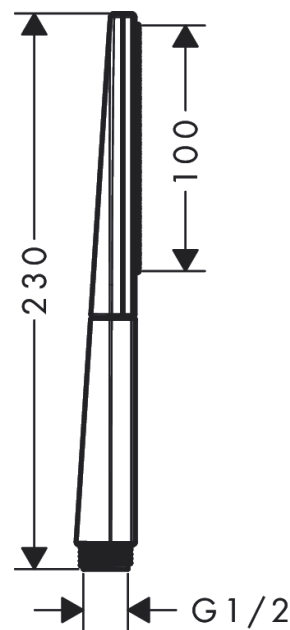

Rainfinity
Baton hand shower 100 1jet EcoSmart
 Surfaces: **Chrome** Article Number: **26867000**

Description

product features

- shower head size: 100 mm
- spray type: PowderRain
- spray disc surface: graphite
- maximum flow rate at 3 bar: 9 l/min
- minimum flow pressure: 1 bar
- with internal water conduction
- rinseable screen seal
- connection thread G 1/2
- connection dimension: DN15
- suitable for continuous flow water heaters

Technology

Design awards

reddot award 2019
best of the best

Product image

Scale drawing

Flowchart

The consumption was measured in combination with the appropriate fittings (thermostat/mixer/ in-wall valve) to reflect actual application in practice.

Rainfinity
Baton hand shower 100 1jet EcoSmart
Surfaces: **Chrome** Article Number: **26867000**

Exploded Drawing

Year of production: >10/19

Rainfinity
Baton hand shower 100 1jet EcoSmart
Surfaces: **Chrome** Article Number: **26867000**

Spare part list

Year of production: >10/19

Pos.	Description	Article Number	Price	PU
1	flow limiter (9 l/min)	95659000	-	1
2	filter	92672000	-	1
3	seal	98058000	-	1