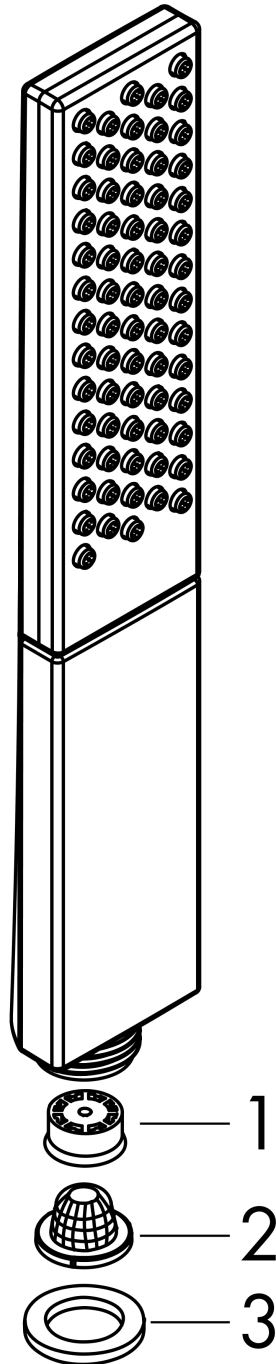

Rainfinity
Baton hand shower 100 1jet EcoSmart
 Surfaces: **Chrome** Article Number: **26867000**

Description

product features

- shower head size: 100 mm
- spray type: PowderRain
- spray disc surface: graphite
- maximum flow rate at 3 bar: 9 l/min
- minimum flow pressure: 1 bar
- with internal water conduction
- rinseable screen seal
- connection thread G 1/2
- connection dimension: DN15
- suitable for continuous flow water heaters

Technology

Design awards

reddot award 2019
best of the best

Product image

Scale drawing

Flowchart

The consumption was measured in combination with the appropriate fittings (thermostat/mixer/ in-wall valve) to reflect actual application in practice.

Rainfinity
Baton hand shower 100 1jet EcoSmart
Surfaces: **Chrome** Article Number: **26867000**

Exploded Drawing

Year of production: >10/19

Rainfinity
Baton hand shower 100 1jet EcoSmart
Surfaces: **Chrome** Article Number: **26867000**

Spare part list

Year of production: >10/19

Pos.	Description	Article Number	Price	PU
1	flow limiter (9 l/min)	95659000	-	1
2	filter	92672000	-	1
3	seal	98058000	-	1