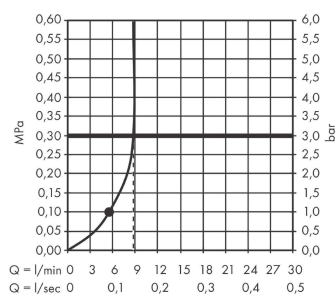

Rainfinity
Baton hand shower 100 1jet EcoSmart
 Surfaces: **Chrome** Article Number: **26867000**

Description

product features

- shower head size: 100 mm
- spray type: PowderRain
- spray disc surface: graphite
- maximum flow rate at 3 bar: 9 l/min
- minimum flow pressure: 1 bar
- with internal water conduction
- rinseable screen seal
- connection thread G 1/2
- connection dimension: DN15
- suitable for continuous flow water heaters

Technology

Design awards

reddot award 2019
best of the best

Product image

Scale drawing

Flowchart

The consumption was measured in combination with the appropriate fittings (thermostat/mixer/ in-wall valve) to reflect actual application in practice.